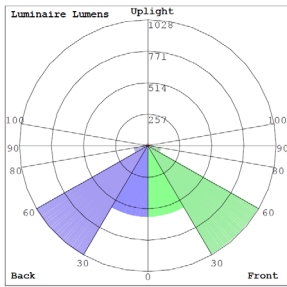

Lighting:

- Multi CCT, Switch is on bottom of Fixture
- Dimming: 0-10V Dimming
- Total Lumens: 4800LM
- Color Temperatures: 3000K/4000K/5000K
- Color Rendering Index: CRI ≥ 70
- Beam Angle: 103.5°
- Rated life: 70,000 Hrs

Photometrics: GNB-40W-MCT-WH-P

BUG Rating: B2-U2-G1

Other Views:

Side View

Lens View

Back View

Performance Table: GNB-40W-MCT-WH-P

MODEL NO.	Wattage	Voltage	Lumens	Color Temp.	BUG Rating	LPW
GNB-40W-MCT-WH-P	40W	120-277V	4800LM	3000K/4000K/5000K	B2-U2-G1	120