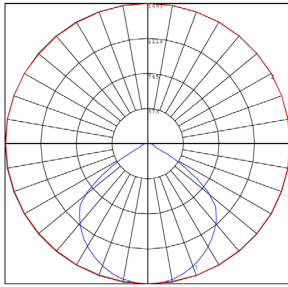

Photometrics: GNB-40W-MCT-WH-P

BUG Rating: B2-U2-G1

Other Views:

Side View

Lens View

Back View

Performance Table: GNB-40W-MCT-WH-P

MODEL NO.	Wattage	Voltage	Lumens	Color Temp.	BUG Rating	LPW
GNB-40W-MCT-WH-P	40W	120-277V	4800LM	3000K/4000K/5000K	B2-U2-G1	120