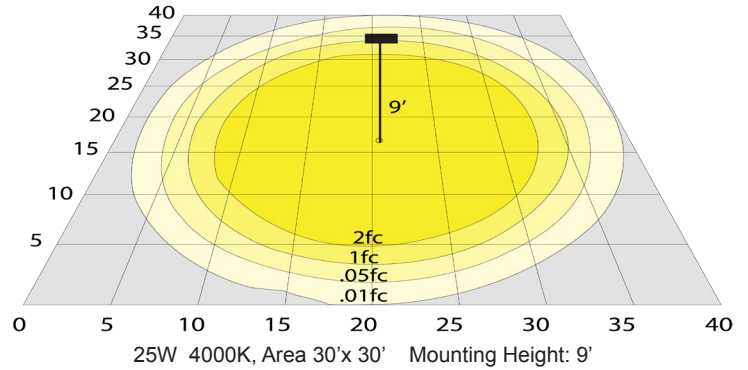

Lighting:

- Multi CCT, Switch is on bottom of Fixture
- Dimming: 0-10V Dimming
- Total Lumens: 4800LM
- Color Temperatures: 3000K/4000K/5000K
- Color Rendering Index: CRI ≥ 70
- Beam Angle: 103.5°
- Rated life: 70,000 Hrs

Photometrics: GNB-40W-MCT-WH-P

BUG Rating: B2-U2-G1

Other Views:

Side View

Lens View

Back View

Performance Table: GNB-40W-MCT-WH-P

MODEL NO.	Wattage	Voltage	Lumens	Color Temp.	BUG Rating	LPW
GNB-40W-MCT-WH-P	40W	120-277V	4800LM	3000K/4000K/5000K	B2-U2-G1	120