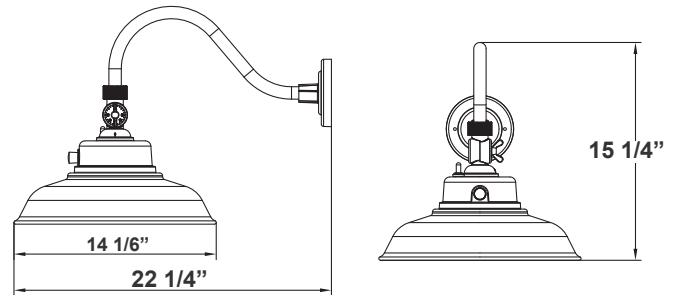

GNB SERIES Outdoor Lighting

GNB-40W-MCT-WH-P
LED GOOSENECK BARN LIGHT

WESTGATE
THE FUTURE IS HERE...AND IT'S QUITE BRIGHT!

Customer Name: _____

Project Name: _____

Note: _____ | Type: _____

14 1/6"(W) x 15 1/4"(H) x 22 1/4" (D)

Technical Specifications

Electrical:

- Voltage: 120-277V AC 60Hz
- Wattage: 40W
- Power Factor: >0.90
- Efficacy: 120 LPW
- THD: <20%

Mechanical:

- Die-Cast ADC12 Aluminum Alloy, Outdoor Powder Coated
- Lens: High light Transmittance PC, Anti-UV and Fire Resistant
- DC Bottom Photocell Included
- Operating Temperature: -40°F to 104°F
- IP54, Wet Location
- 7-Year Warranty